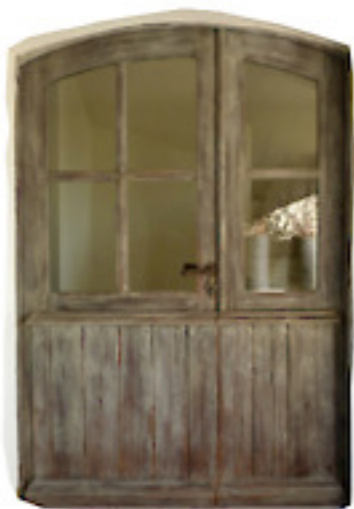

Note: I would extend Quietude to the bottom of the sides of the garage

Incorporate French  
Terra Cotta Pots

Sherwin Williams SW6212  
Quietude

Sherwin Williams SW7006  
Extra White

New Roof Shingles

Woodgrain Tone

Unique Address Plaque  
Doesn't Need to Be This Color

Bronze Carriage Light  
Not This One Specifically

My Inspiration